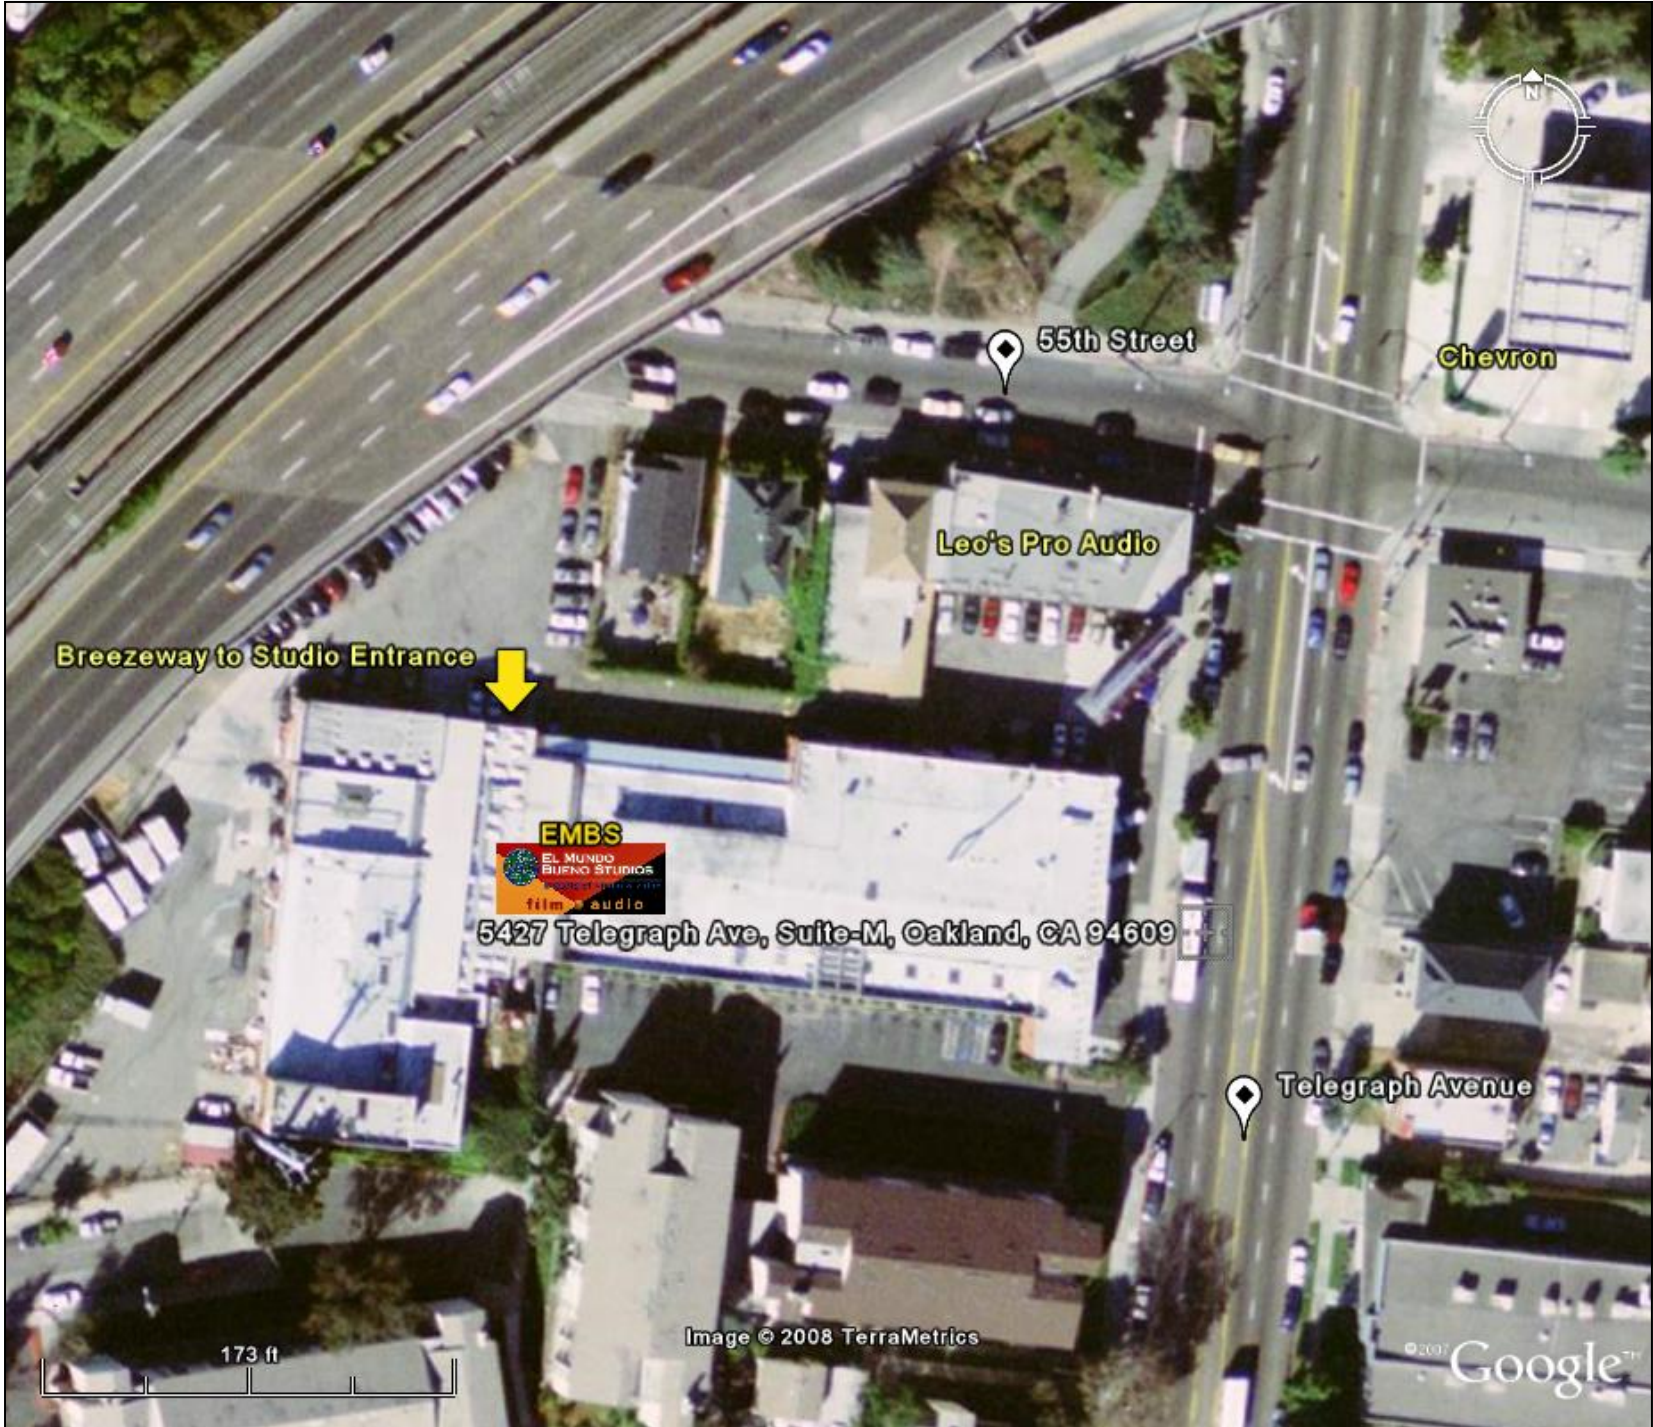

FILM AUDIO-POST PRODUCTION & RECORDING STUDIO FACILITY

5427 Telegraph Avenue, Suite M
Oakland, CA, USA

 Suite-M studio entrance: in breezeway facing 55th Street

55th Street

Chevron

Leo's Pro Audio

Breezeway to Studio Entrance

5427 Telegraph Ave, Suite-M, Oakland, CA 94609

Telegraph Avenue

Image © 2008 TerraMetrics

© 2007 Google™

Driving from San Francisco:

1. Take I-80 E toward Oakland/Bay Bridge: 7.4 mi, 9 mins
 2. Take the exit onto I-580 E toward Downtown Oakland/Hayward-Stockton/CA-24: 1.7 mi, 2 mins
 3. Take the CA-24 E exit toward Walnut Creek/Berkeley: 0.7 mi, 1 min
 4. Keep right at the fork, follow signs for 51st St and merge onto 52nd St: 0.6 mi, 1 min
 5. Turn left at Shattuck Ave: 0.2 mi, 1 min
 6. Turn right at 55th St: ½ block
 7. Turn right into the parking lot just after you drive under the HWY 24 overpass
- To:** El Mundo Bueno Studios. Breezeway to Suite-M is directly in front of you as you pull into the parking lot.

Driving from North Bay & Sacramento

1. Take I-80 W toward Oakland
 2. Continue on I-580 E (signs for San Jose/I-580/Downtown Oakland/Hayward/I-880/Stockton/Alameda): 1.4 mi, 2 mins
 3. Take the CA-24 E exit toward Walnut Creek/Berkeley: 0.7 mi, 1 min
 4. Keep right at the fork, follow signs for 51st St and merge onto 52nd St: 0.6 mi, 1 min
 5. Turn left at Shattuck Ave: 0.2 mi, 1 min
 6. Turn right at 55th St: ½ block
 7. Turn right into the parking lot just after you drive under the HWY 24 overpass
- To:** El Mundo Bueno Studios. Breezeway to Suite-M is directly in front of you as you pull into the parking lot.

Driving from San Jose

1. Take I-880 N toward Oakland: 38.4 mi, 38 mins
2. Slight right at I-980 E (signs for Walnut Creek/I-980/CA-24): 1.5 mi, 2 mins
3. Continue on CA-24 E (signs for Walnut Creek/Berkeley/CA-24): 0.7 mi
4. Take the exit toward 51st St: 0.8 mi, 2 mins