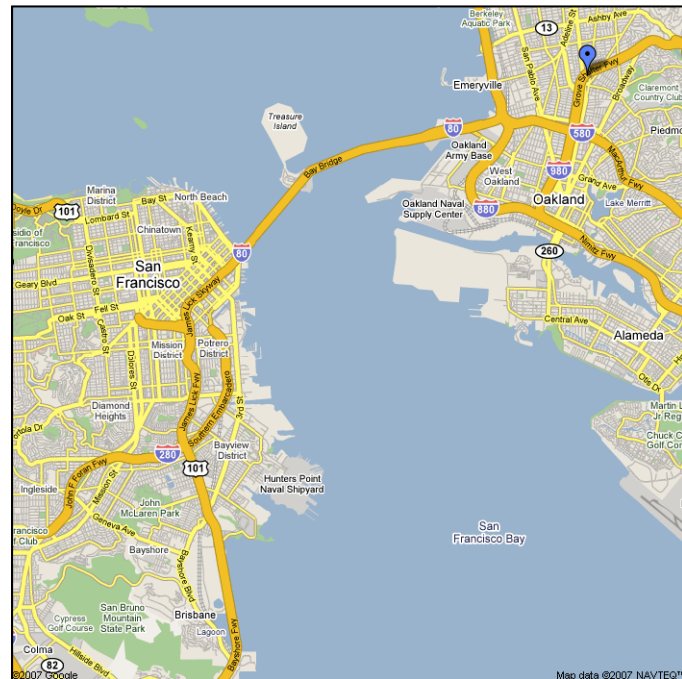

FILM AUDIO-POST PRODUCTION & RECORDING STUDIO FACILITY

5427 Telegraph Avenue, Suite M
Oakland, CA, USA

Suite-M studio entrance: in breezeway facing 55th Street