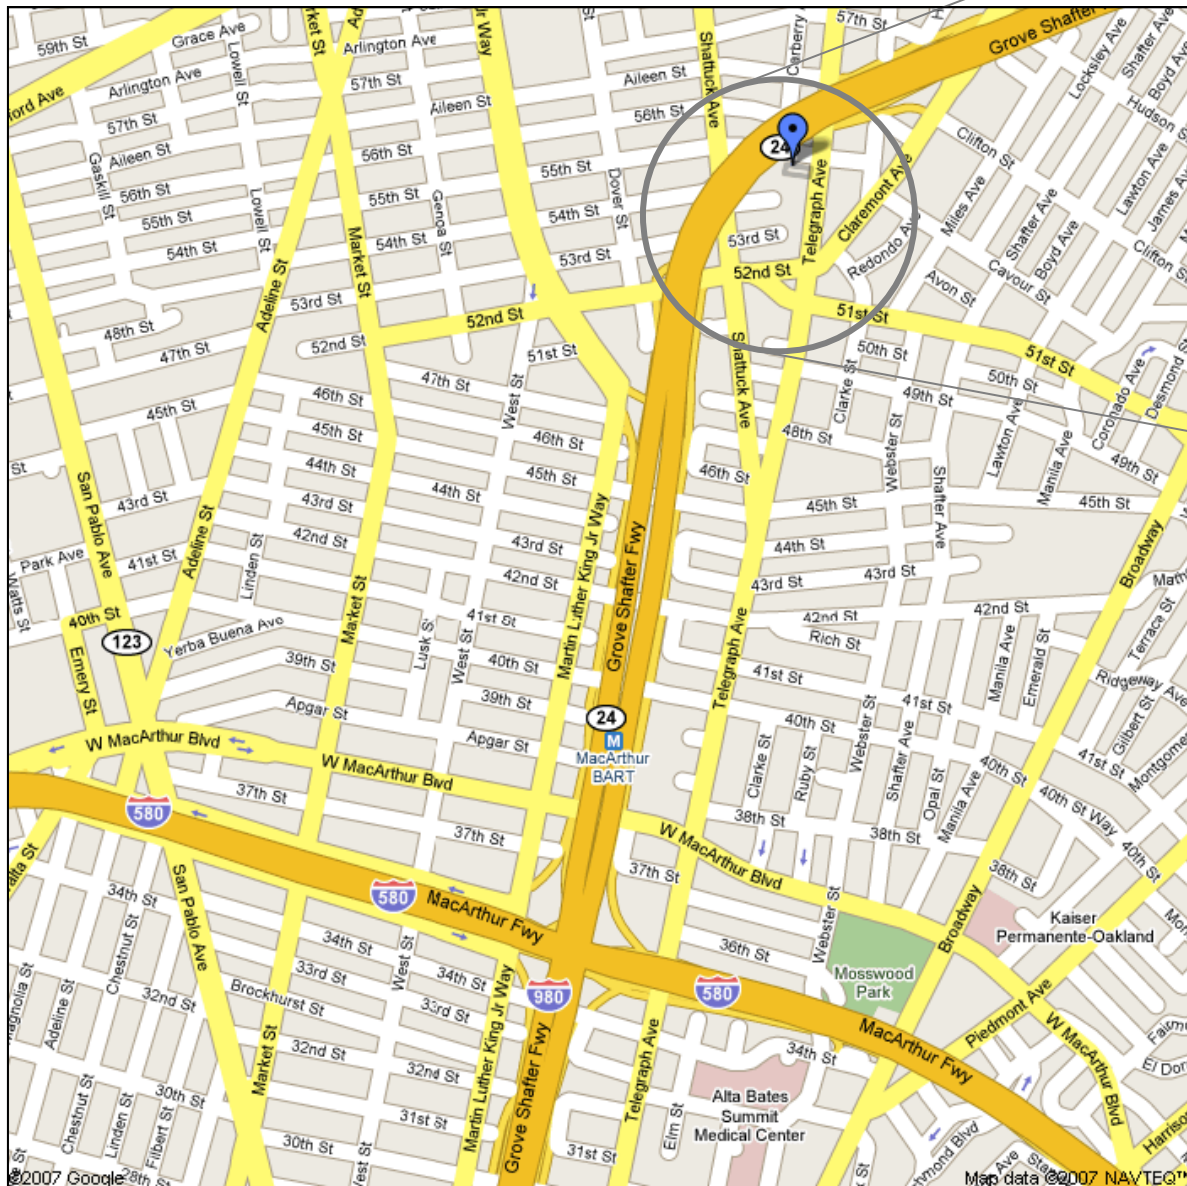

FILM AUDIO-POST PRODUCTION & RECORDING STUDIO FACILITY

5427 Telegraph Avenue, Suite M
Oakland, CA, USA

Suite-M studio entrance: in breezeway facing 55th Street