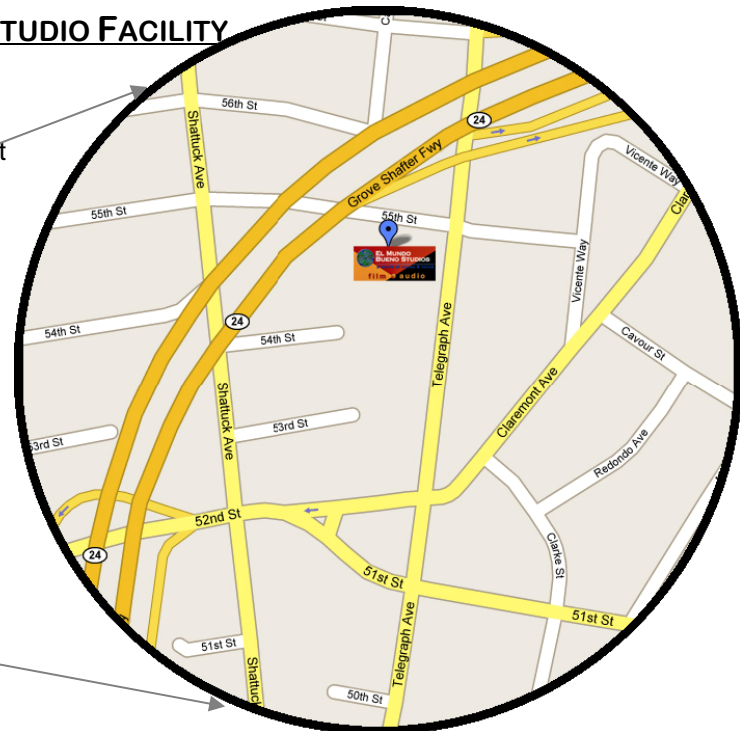

FILM AUDIO-POST PRODUCTION & RECORDING STUDIO FACILITY

5427 Telegraph Avenue, Suite M
Oakland, CA, USA

 Suite-M studio entrance: in breezeway facing 55th Street

55th Street

Chevron

Leo's Pro Audio

Breezeway to Studio Entrance

5427 Telegraph Ave, Suite-M, Oakland, CA 94609

Telegraph Avenue

Image © 2008 TerraMetrics

© 2007 Google™

Driving from San Francisco:

1. Take I-80 E toward Oakland/Bay Bridge: 7.4 mi, 9 mins
 2. Take the exit onto I-580 E toward Downtown Oakland/Hayward-Stockton/CA-24: 1.7 mi, 2 mins
 3. Take the CA-24 E exit toward Walnut Creek/Berkeley: 0.7 mi, 1 min
 4. Keep right at the fork, follow signs for 51st St and merge onto 52nd St: 0.6 mi, 1 min
 5. Turn left at Shattuck Ave: 0.2 mi, 1 min
 6. Turn right at 55th St: ½ block
 7. Turn right into the parking lot just after you drive under the HWY 24 overpass
- To:** El Mundo Bueno Studios. Breezeway to Suite-M is directly in front of you as you pull into the parking lot.

Driving from North Bay & Sacramento

1. Take I-80 W toward Oakland
 2. Continue on I-580 E (signs for San Jose/I-580/Downtown Oakland/Hayward/I-880/Stockton/Alameda): 1.4 mi, 2 mins
 3. Take the CA-24 E exit toward Walnut Creek/Berkeley: 0.7 mi, 1 min
 4. Keep right at the fork, follow signs for 51st St and merge onto 52nd St: 0.6 mi, 1 min
 5. Turn left at Shattuck Ave: 0.2 mi, 1 min
 6. Turn right at 55th St: ½ block
 7. Turn right into the parking lot just after you drive under the HWY 24 overpass
- To:** El Mundo Bueno Studios. Breezeway to Suite-M is directly in front of you as you pull into the parking lot.

Driving from San Jose

1. Take I-880 N toward Oakland: 38.4 mi, 38 mins
2. Slight right at I-980 E (signs for Walnut Creek/I-980/CA-24): 1.5 mi, 2 mins
3. Continue on CA-24 E (signs for Walnut Creek/Berkeley/CA-24): 0.7 mi
4. Take the exit toward 51st St: 0.8 mi, 2 mins